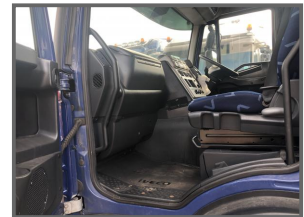

IVECO STRALLIS 450ECO

£POA

MID LIFT AXLE, 450BHP.

Product Details

Category/Type	Tractor Units
Make	IVECO STRALLIS
Model	450ECO
Year	2012
Hours/Mileage	-

Unit 10, Westline Industrial Estate, Birtley, County Durham, DH2 1UP